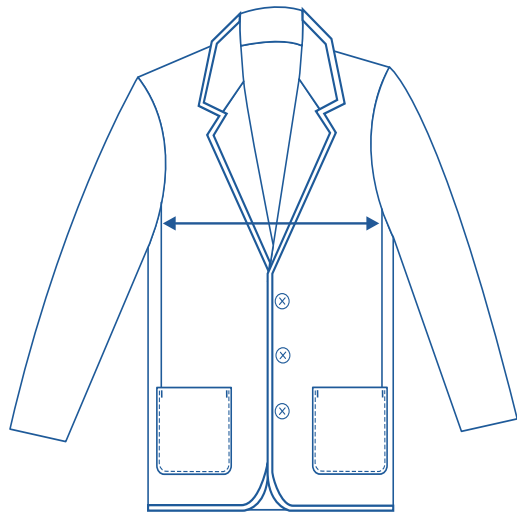

How to select your size:

1. 1 Find a similar fitting garment to the item you wish to purchase.
2. 2 Lay the garment flat on a hard surface.
3. 3 Measure the chest in centimetres as outlined in the diagram.
4. 4 Select the size closest to your measurement, remembering to select the larger size if your measurement is in between sizes.

Note:

- Exchange is available for incorrect size selection.
- Not all sizes are carried. For sizes not carried, contact the Uniform Shop to organise a Special Make-Up Order.