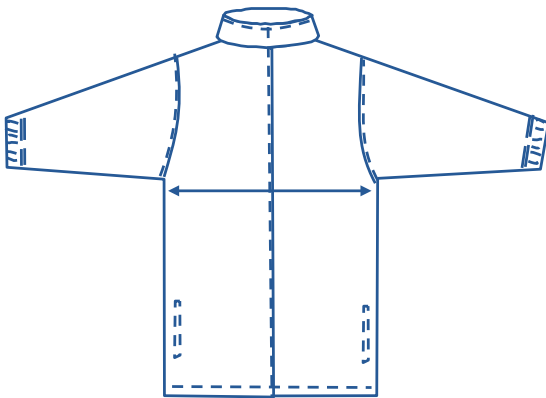

Alinta Apparel Size Chart

Tracksuit Jacket

Alinta Size	J2	J4	J6	J8	J10	J12	J14	XS	S	M	L	XL	2XL	3XL	4XL
1/2 Chest Measurement (cm)	41	44	47	50	54	57	60	64	67	69	71	73	75	77	79

How to select your size:

- 1 Find a similar fitting garment to the item you wish to purchase.
- 2 Lay the garment flat on a hard surface.
- 3 Measure the chest in centimetres as outlined in the diagram.
- 4 Select the size closest to your measurement, remembering to select the larger size if your measurement is in between sizes.