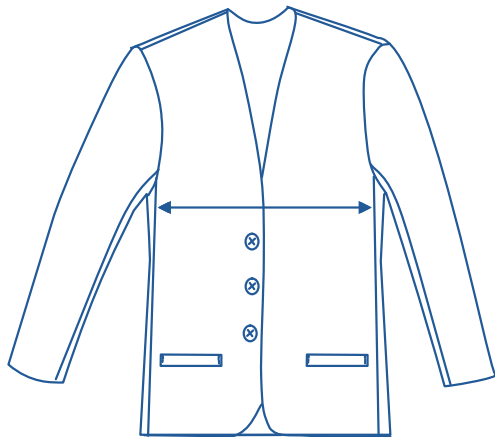

How to select your size:

1. 1 Find a similar fitting garment to the item you wish to purchase.
2. 2 Lay the garment flat on a hard surface.
3. 3 Measure the chest in centimetres as outlined in the diagram.
4. 4 Select the size closest to your measurement, remembering to select the larger size if your measurement is in between sizes.

Note:

- Exchange is available for incorrect size selection.
- Not all sizes are carried. For sizes not carried, contact the Uniform Shop to organise a Special Make-Up Order.