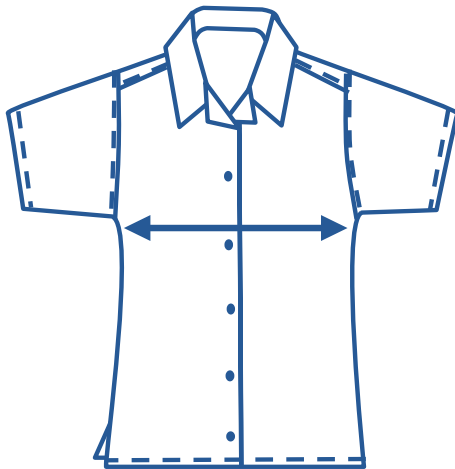

Alinta Apparel Size Chart

Girls Blouse

Alinta Size	J2	J4	J6	J8	J10	J12	J14	L8	L10	L12	L14	L16	L18	L20	L22
1/2 Chest Measurement (cm)	34	37	39	41	43.5	46	48.5	51	53.75	56.5	59.25	62	64.75	67.5	70.25

How to select your size:

- 1 Find a similar fitting garment to the item you wish to purchase.
- 2 Lay the garment flat on a hard surface.
- 3 Measure the chest in centimetres as outlined in the diagram.
- 4 Select the size closest to your measurement, remembering to select the larger size if your measurement is in between sizes.