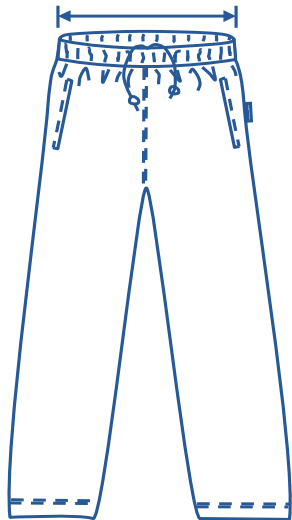

Alinta Apparel Size Chart

Tracksuit Pants													
Alinta Size	J6	J8	J10	J12	J14	XS	S	M	L	XL	2XL	3XL	4XL
1/2 Waist Relaxed (cm)	26.5	28	29.5	31	32	33.5	35.5	37.5	39.5	41.5	43.5	45.5	47.5
1/2 Waist Stretched (cm)	38	40	42	43.5	45	48	51	54	57	60	63	65.5	68

How to select your size:

- 1 Find a similar fitting garment to the item you wish to purchase.
- 2 Lay the garment flat on a hard surface.
- 3 Measure the waist in centimetres as outlined in the diagram.
- 4 Select the size closest to your measurement, remembering to select the larger size if your measurement is in between sizes.