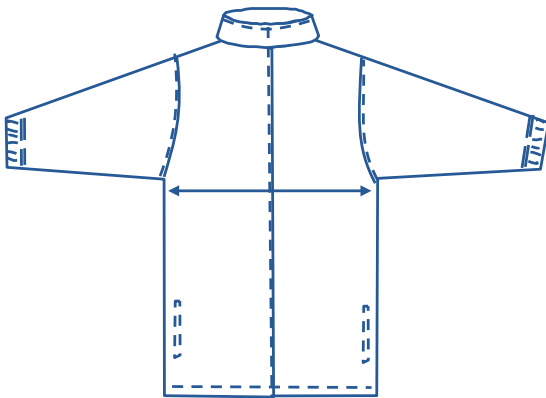

Alinta Apparel Size Chart

Tracksuit Jacket												
Alinta Size	J10	J12	J14	XS	S	M	L	XL	2XL	3XL	4XL	
1/2 Chest Measurement (cm)	52.75	55.5	58.25	61	63.25	65.5	68.25	70	72.25	74.5	76.75	

How to select your size:

- 1 Find a similar fitting garment to the item you wish to purchase.
- 2 Lay the garment flat on a hard surface.
- 3 Measure the chest in centimetres as outlined in the diagram.
- 4 Select the size closest to your measurement, remembering to select the larger size if your measurement is in between sizes.