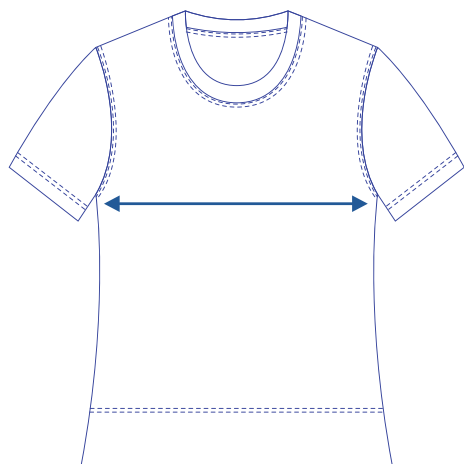

How to select your size:

1. 1 Find a similar fitting garment to the item you wish to purchase.
2. 2 Lay the garment flat on a hard surface.
3. 3 Measure the chest in centimetres as outlined in the diagram.
4. 4 Select the size closest to your measurement, remembering to select the larger size if your measurement is in between sizes.

Note:

- Exchange is available for incorrect size selection.
- Not all sizes are carried. For sizes not carried, contact the Uniform Shop to organise a Special Make-Up Order.