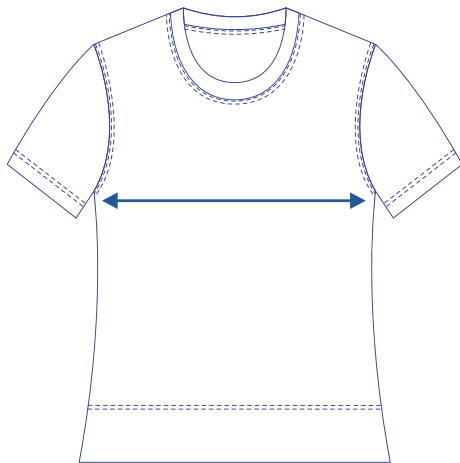

Alinta Apparel Size Chart

Girls Sport Top

Alinta Size	J4	J6	J8	J10	J12	J14	L8	L10	L12	L14
1/2 Chest Measurement (cm)	35	37	39	41	43	45	45	47	49	51

How to select your size:

- 1 Find a similar fitting garment to the item you wish to purchase.
- 2 Lay the garment flat on a hard surface.
- 3 Measure the chest in centimetres as outlined in the diagram.
- 4 Select the size closest to your measurement, remembering to select the larger size if your measurement is in between sizes.