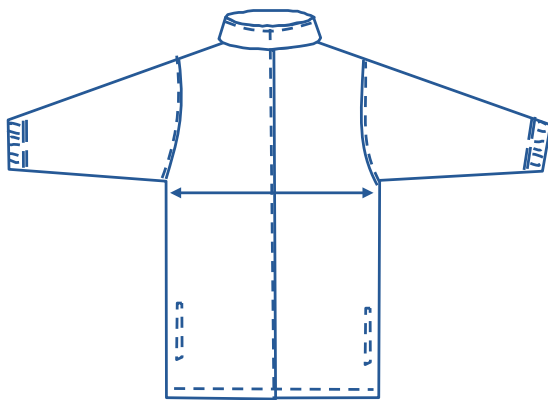

Alinta Apparel Size Chart

Tracksuit Jacket

Alinta Size	J2	J4	J6	J8	J10	J12	J14	L8	L10	L12	L14	L16
1/2 Chest Measurement (cm)	38	41	44	47	49	51	53	56	58	61	63	65

How to select your size:

- 1 Find a similar fitting garment to the item you wish to purchase.
- 2 Lay the garment flat on a hard surface.
- 3 Measure the chest in centimetres as outlined in the diagram.
- 4 Select the size closest to your measurement, remembering to select the larger size if your measurement is in between sizes.