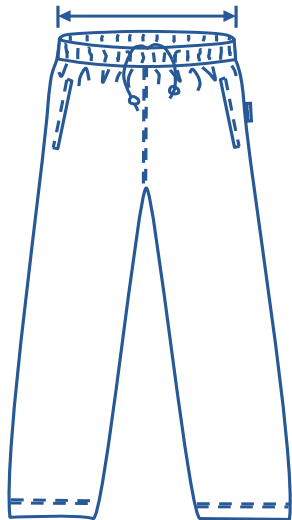

Alinta Apparel Size Chart

Tracksuit Pants																
Alinta Size	J2	J4	J6	J8	J10	J12	J14	XS	S	M	L	XL	2XL	3XL	4XL	
1/2 Waist Relaxed (cm)	22	24	26	27	28	29	30	32	34	36	38	40	42	44	46	
1/2 Waist Stretched (cm)	35	37	39	41	43	44.5	45.5	48	50.5	53	55.5	58	60.5	63	65.5	

How to select your size:

- 1 Find a similar fitting garment to the item you wish to purchase.
- 2 Lay the garment flat on a hard surface.
- 3 Measure the waist in centimetres as outlined in the diagram.
- 4 Select the size closest to your measurement, remembering to select the larger size if your measurement is in between sizes.