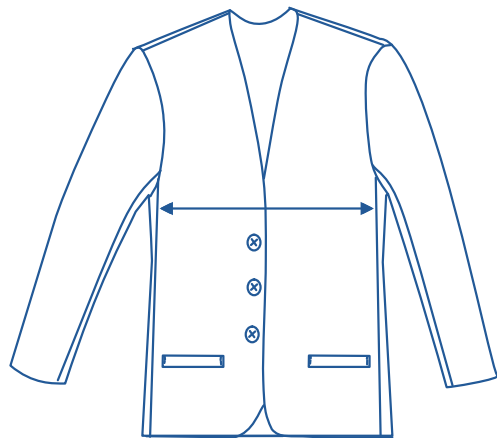

Alinta Apparel Size Chart

Girls Blazer

Alinta Size	J4	J6	J8	J10	J12	J14	L8	L10	L12
1/2 Chest Measurement (cm)	33.5	36	41	43.5	46	48.5	51	53.5	56

How to select your size:

- 1 Find a similar fitting garment to the item you wish to purchase.
- 2 Lay the garment flat on a hard surface.
- 3 Measure the chest in centimetres as outlined in the diagram.
- 4 Select the size closest to your measurement, remembering to select the larger size if your measurement is in between sizes.